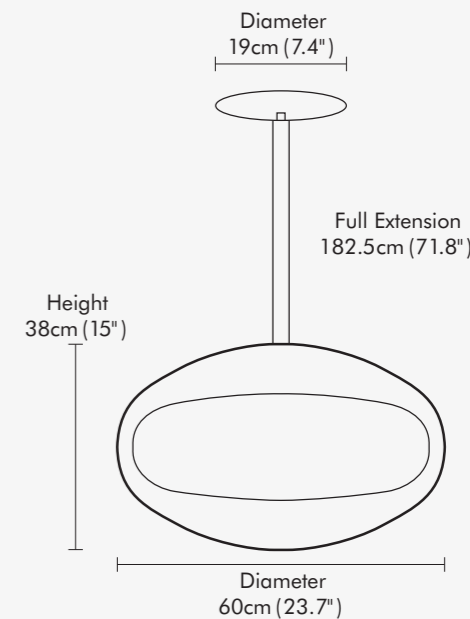

## TECHNICAL SPECIFICATIONS

### ADJUSTABLE HANGING POLE

- 6 height positions
- Full extension 142cm (56" in)

### HEIGHT POSITIONS

- 98.5cm (38.8" in) - minimum extension
- 134.5cm (53" in)
- 125.5cm (49.4" in)
- 116.5cm (45.8" in)
- 107.5cm (42.3" in)
- 182.5cm (72" in) - full extension