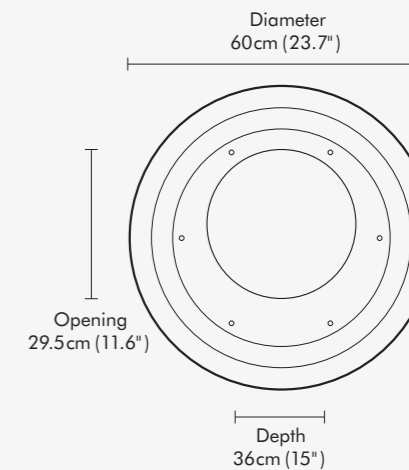

### HEIGHT POSITIONS

- 98.5cm (38.8" in) - minimum extension
- 134.5cm (53" in)
- 125.5cm (49.4" in)
- 116.5cm (45.8" in)
- 107.5cm (42.3" in)
- 182.5cm (72" in) - full extension

## TECHNICAL SPECIFICATIONS