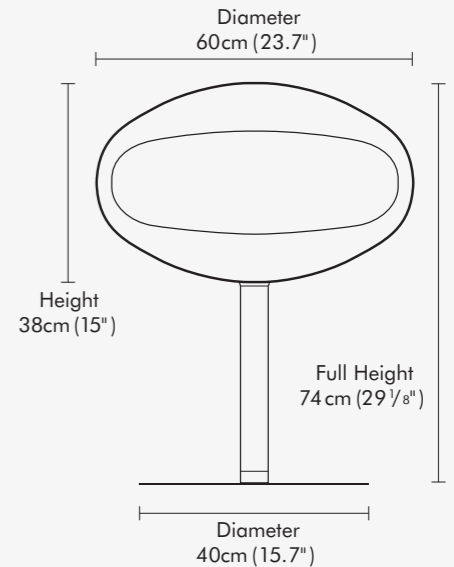

TECHNICAL SPECIFICATIONS

1. **Pedestal**
2. 316 Marine Grade Stainless Steel Hairline Finish
   - Black Mild Steel