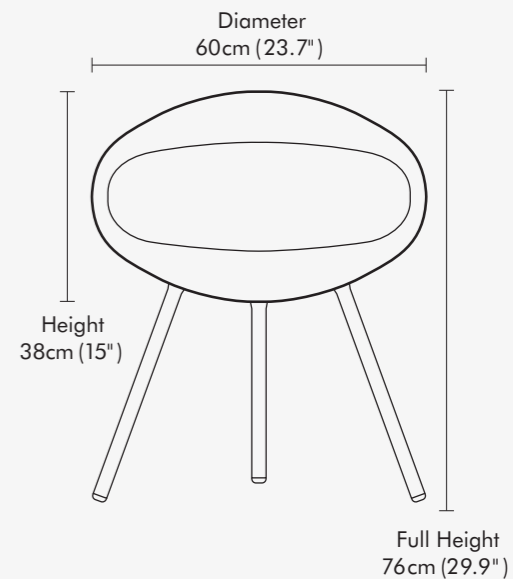

CONTEMPORARY LUXURY FIREPLACES

- FUEL CAPACITY
  1.5 LT BIO-ETHANOL
- BURNING TIME
  UP TO 5 HOURS
- AVG. CONSUMPTION
  ± 0.30 LT/HR
- 3.0 kW
  OUTPUT

COCOON TERRA

TECHNICAL SPECIFICATIONS