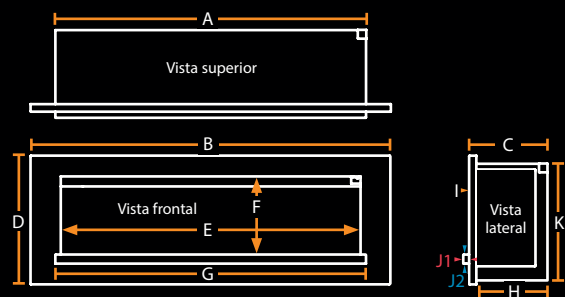

HOLBURY

Holbury 870

A	845.0 mm	B	1050.0 mm	C	322.5 mm	D	509.0 mm	E	797.0 mm	F	309.0 mm
G	845.0 mm	H	292.5 mm	I	30.0 mm	J1	24.0 mm	J2	35.0 mm	K	465.0 mm

Holbury 1200

A	1178.0 mm	B	1440.0 mm	C	322.5 mm	D	628.0 mm	E	1127.0 mm	F	403.0 mm
G	1175.0 mm	H	292.5 mm	I	30.0 mm	J1	24.0 mm	J2	35.0 mm	K	565.0 mm

Holbury 1600

A	1578.0 mm	B	1840.0 mm	C	322.5 mm	D	628.0 mm	E	1527.0 mm	F	403.0 mm
G	1575.0 mm	H	292.5 mm	I	30.0 mm	J1	24.0 mm	J2	35.0 mm	K	565.0 mm