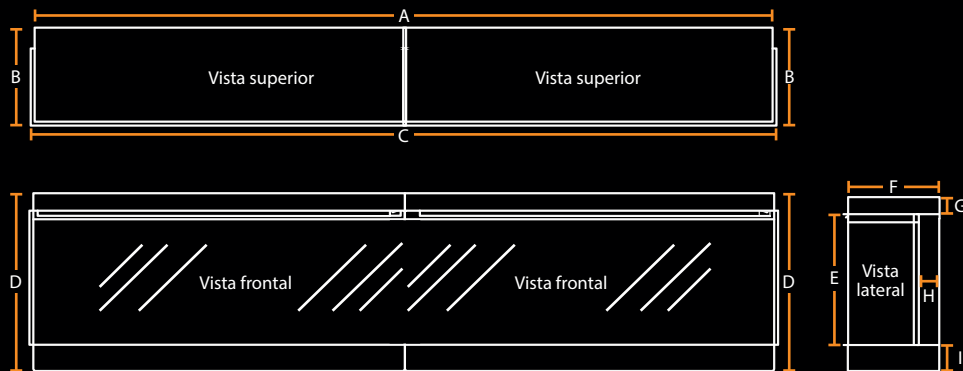

NEW FOREST 1200

KNIGHTWOOD

NEW FOREST 1600

A	1578.0 mm
B	311.0 mm
C	1600.0 mm
D	565.0 mm
E	424.0 mm
F	300.0 mm
G	55.5 mm
H	67.0 mm
I	83.5 mm

NEW FOREST 1900

A	1900.0 mm
B	311.0 mm
C	1925.0 mm
D	565.0 mm
E	424.0 mm
F	300.0 mm
G	55.5 mm
H	67.0 mm
I	83.5 mm

NEW FOREST 2400

A	2352.0 mm
B	311.0 mm
C	2375.0 mm
D	565.0 mm
E	424.0 mm
F	300.0 mm
G	55.5 mm
H	67.0 mm
I	83.5 mm

ASHLETT

A	650.0 mm
B	490.0 mm
C	300.0 mm

MEDIDAS PRODUCTO

ASHURST

BRAMSHAW

HINTON