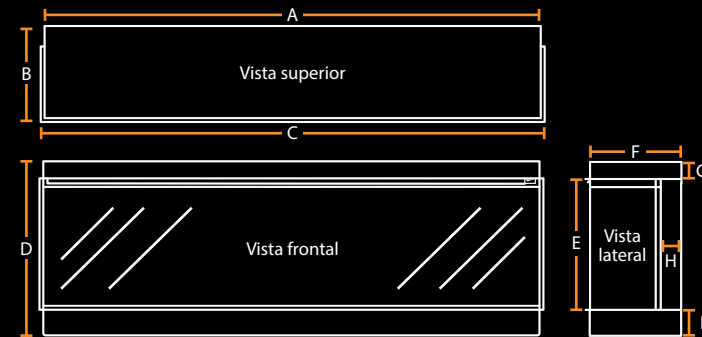

NEW FOREST 1200

KNIGHTWOOD

NEW FOREST 1600

A	1578.0 mm
B	311.0 mm
C	1600.0 mm
D	565.0 mm
E	424.0 mm
F	300.0 mm
G	55.5 mm
H	67.0 mm
I	83.5 mm

NEW FOREST 1900

A	1900.0 mm
B	311.0 mm
C	1925.0 mm
D	565.0 mm
E	424.0 mm
F	300.0 mm
G	55.5 mm
H	67.0 mm
I	83.5 mm

NEW FOREST 2400

A	2352.0 mm
B	311.0 mm
C	2375.0 mm
D	565.0 mm
E	424.0 mm
F	300.0 mm
G	55.5 mm
H	67.0 mm
I	83.5 mm

ASHLETT

A	650.0 mm
B	490.0 mm
C	300.0 mm

MEDIDAS PRODUCTO

ASHURST

BRAMSHAW

HINTON