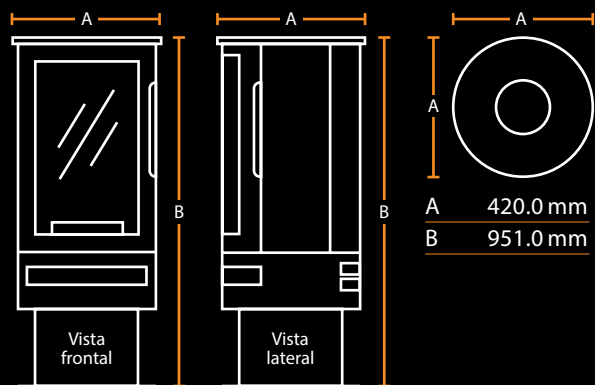

NEW FOREST 2400

A	2352.0 mm
B	311.0 mm
C	2375.0 mm
D	565.0 mm
E	424.0 mm
F	300.0 mm
G	55.5 mm
H	67.0 mm
I	83.5 mm

ASHLETT

A	650.0 mm
B	490.0 mm
C	300.0 mm

MEDIDAS PRODUCTO

ASHURST

BRAMSHAW

HINTON

TUBO ESTUFA

BROCKENHURST

Brockenhurst 870

A	1400.0 mm	B	404.0 mm	C	1020.0 mm	D	536.0 mm	E	331.0 mm
F	100.0 mm	G	105.0 mm	H	87.0 mm	I	317.5 mm	J	72.5 mm

Brockenhurst 1200

A	1730.0 mm	B	404.0 mm	C	1350.0 mm	D	630.5 mm	E	425.5 mm
F	100.0 mm	G	105.0 mm	H	87.0 mm	I	317.5 mm	J	72.5 mm

Brockenhurst 1600

A	2130.0 mm	B	404.0 mm	C	1750.0 mm	D	630.5 mm	E	425.5 mm
---	-----------	---	----------	---	-----------	---	----------	---	----------

HOLBURY

Holbury 870

A	845.0 mm	B	1050.0 mm	C	322.5 mm	D	509.0 mm	E	797.0 mm	F	309.0 mm
G	845.0 mm	H	292.5 mm	I	30.0 mm	J1	24.0 mm	J2	35.0 mm	K	465.0 mm

Holbury 1200

A	1178.0 mm	B	1440.0 mm	C	322.5 mm	D	628.0 mm	E	1127.0 mm	F	403.0 mm
G	1175.0 mm	H	292.5 mm	I	30.0 mm	J1	24.0 mm	J2	35.0 mm	K	565.0 mm

Holbury 1600

A	1578.0 mm	B	1840.0 mm	C	322.5 mm	D	628.0 mm	E	1527.0 mm	F	403.0 mm
G	1575.0 mm	H	292.5 mm	I	30.0 mm	J1	24.0 mm	J2	35.0 mm	K	565.0 mm