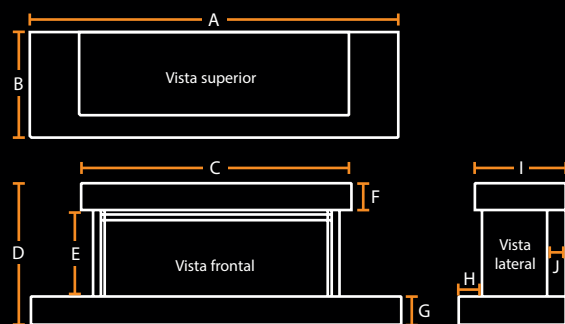

BROCKENHURST

Brockenhurst 870

A	1400.0 mm	B	404.0 mm	C	1020.0 mm	D	536.0 mm	E	331.0 mm
F	100.0 mm	G	105.0 mm	H	87.0 mm	I	317.5 mm	J	72.5 mm

Brockenhurst 1200

A	1730.0 mm	B	404.0 mm	C	1350.0 mm	D	630.5 mm	E	425.5 mm
F	100.0 mm	G	105.0 mm	H	87.0 mm	I	317.5 mm	J	72.5 mm

Brockenhurst 1600

A	2130.0 mm	B	404.0 mm	C	1750.0 mm	D	630.5 mm	E	425.5 mm