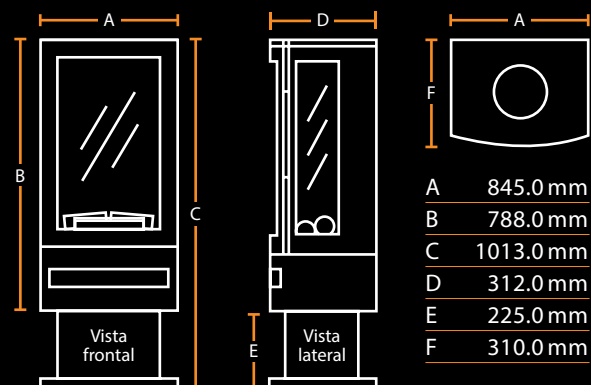

NEW FOREST 2400

A	2352.0 mm
B	311.0 mm
C	2375.0 mm
D	565.0 mm
E	424.0 mm
F	300.0 mm
G	55.5 mm
H	67.0 mm
I	83.5 mm

ASHLETT

A	650.0 mm
B	490.0 mm
C	300.0 mm

MEDIDAS PRODUCTO

ASHURST

BRAMSHAW

HINTON

TUBO ESTUFA

BROCKENHURST

Brockenhurst 870

A	1400.0 mm	B	404.0 mm	C	1020.0 mm	D	536.0 mm	E	331.0 mm
F	100.0 mm	G	105.0 mm	H	87.0 mm	I	317.5 mm	J	72.5 mm

Brockenhurst 1200

A	1730.0 mm	B	404.0 mm	C	1350.0 mm	D	630.5 mm	E	425.5 mm
F	100.0 mm	G	105.0 mm	H	87.0 mm	I	317.5 mm	J	72.5 mm

Brockenhurst 1600

A	2130.0 mm	B	404.0 mm	C	1750.0 mm	D	630.5 mm	E	425.5 mm
---	-----------	---	----------	---	-----------	---	----------	---	----------

HOLBURY

Holbury 870

A	845.0 mm	B	1050.0 mm	C	322.5 mm	D	509.0 mm	E	797.0 mm	F	309.0 mm
G	845.0 mm	H	292.5 mm	I	30.0 mm	J1	24.0 mm	J2	35.0 mm	K	465.0 mm

Holbury 1200

A	1178.0 mm	B	1440.0 mm	C	322.5 mm	D	628.0 mm	E	1127.0 mm	F	403.0 mm
G	1175.0 mm	H	292.5 mm	I	30.0 mm	J1	24.0 mm	J2	35.0 mm	K	565.0 mm

Holbury 1600

A	1578.0 mm	B	1840.0 mm	C	322.5 mm	D	628.0 mm	E	1527.0 mm	F	403.0 mm
G	1575.0 mm	H	292.5 mm	I	30.0 mm	J1	24.0 mm	J2	35.0 mm	K	565.0 mm