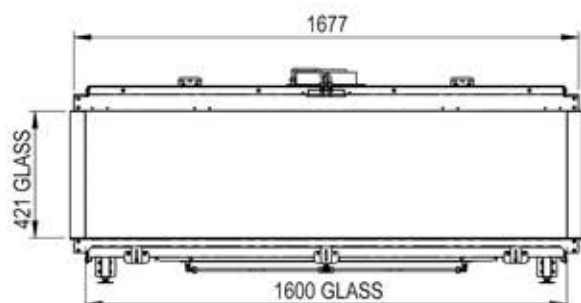

Frontal (Tres caras)

Ref. 41PANO16003C