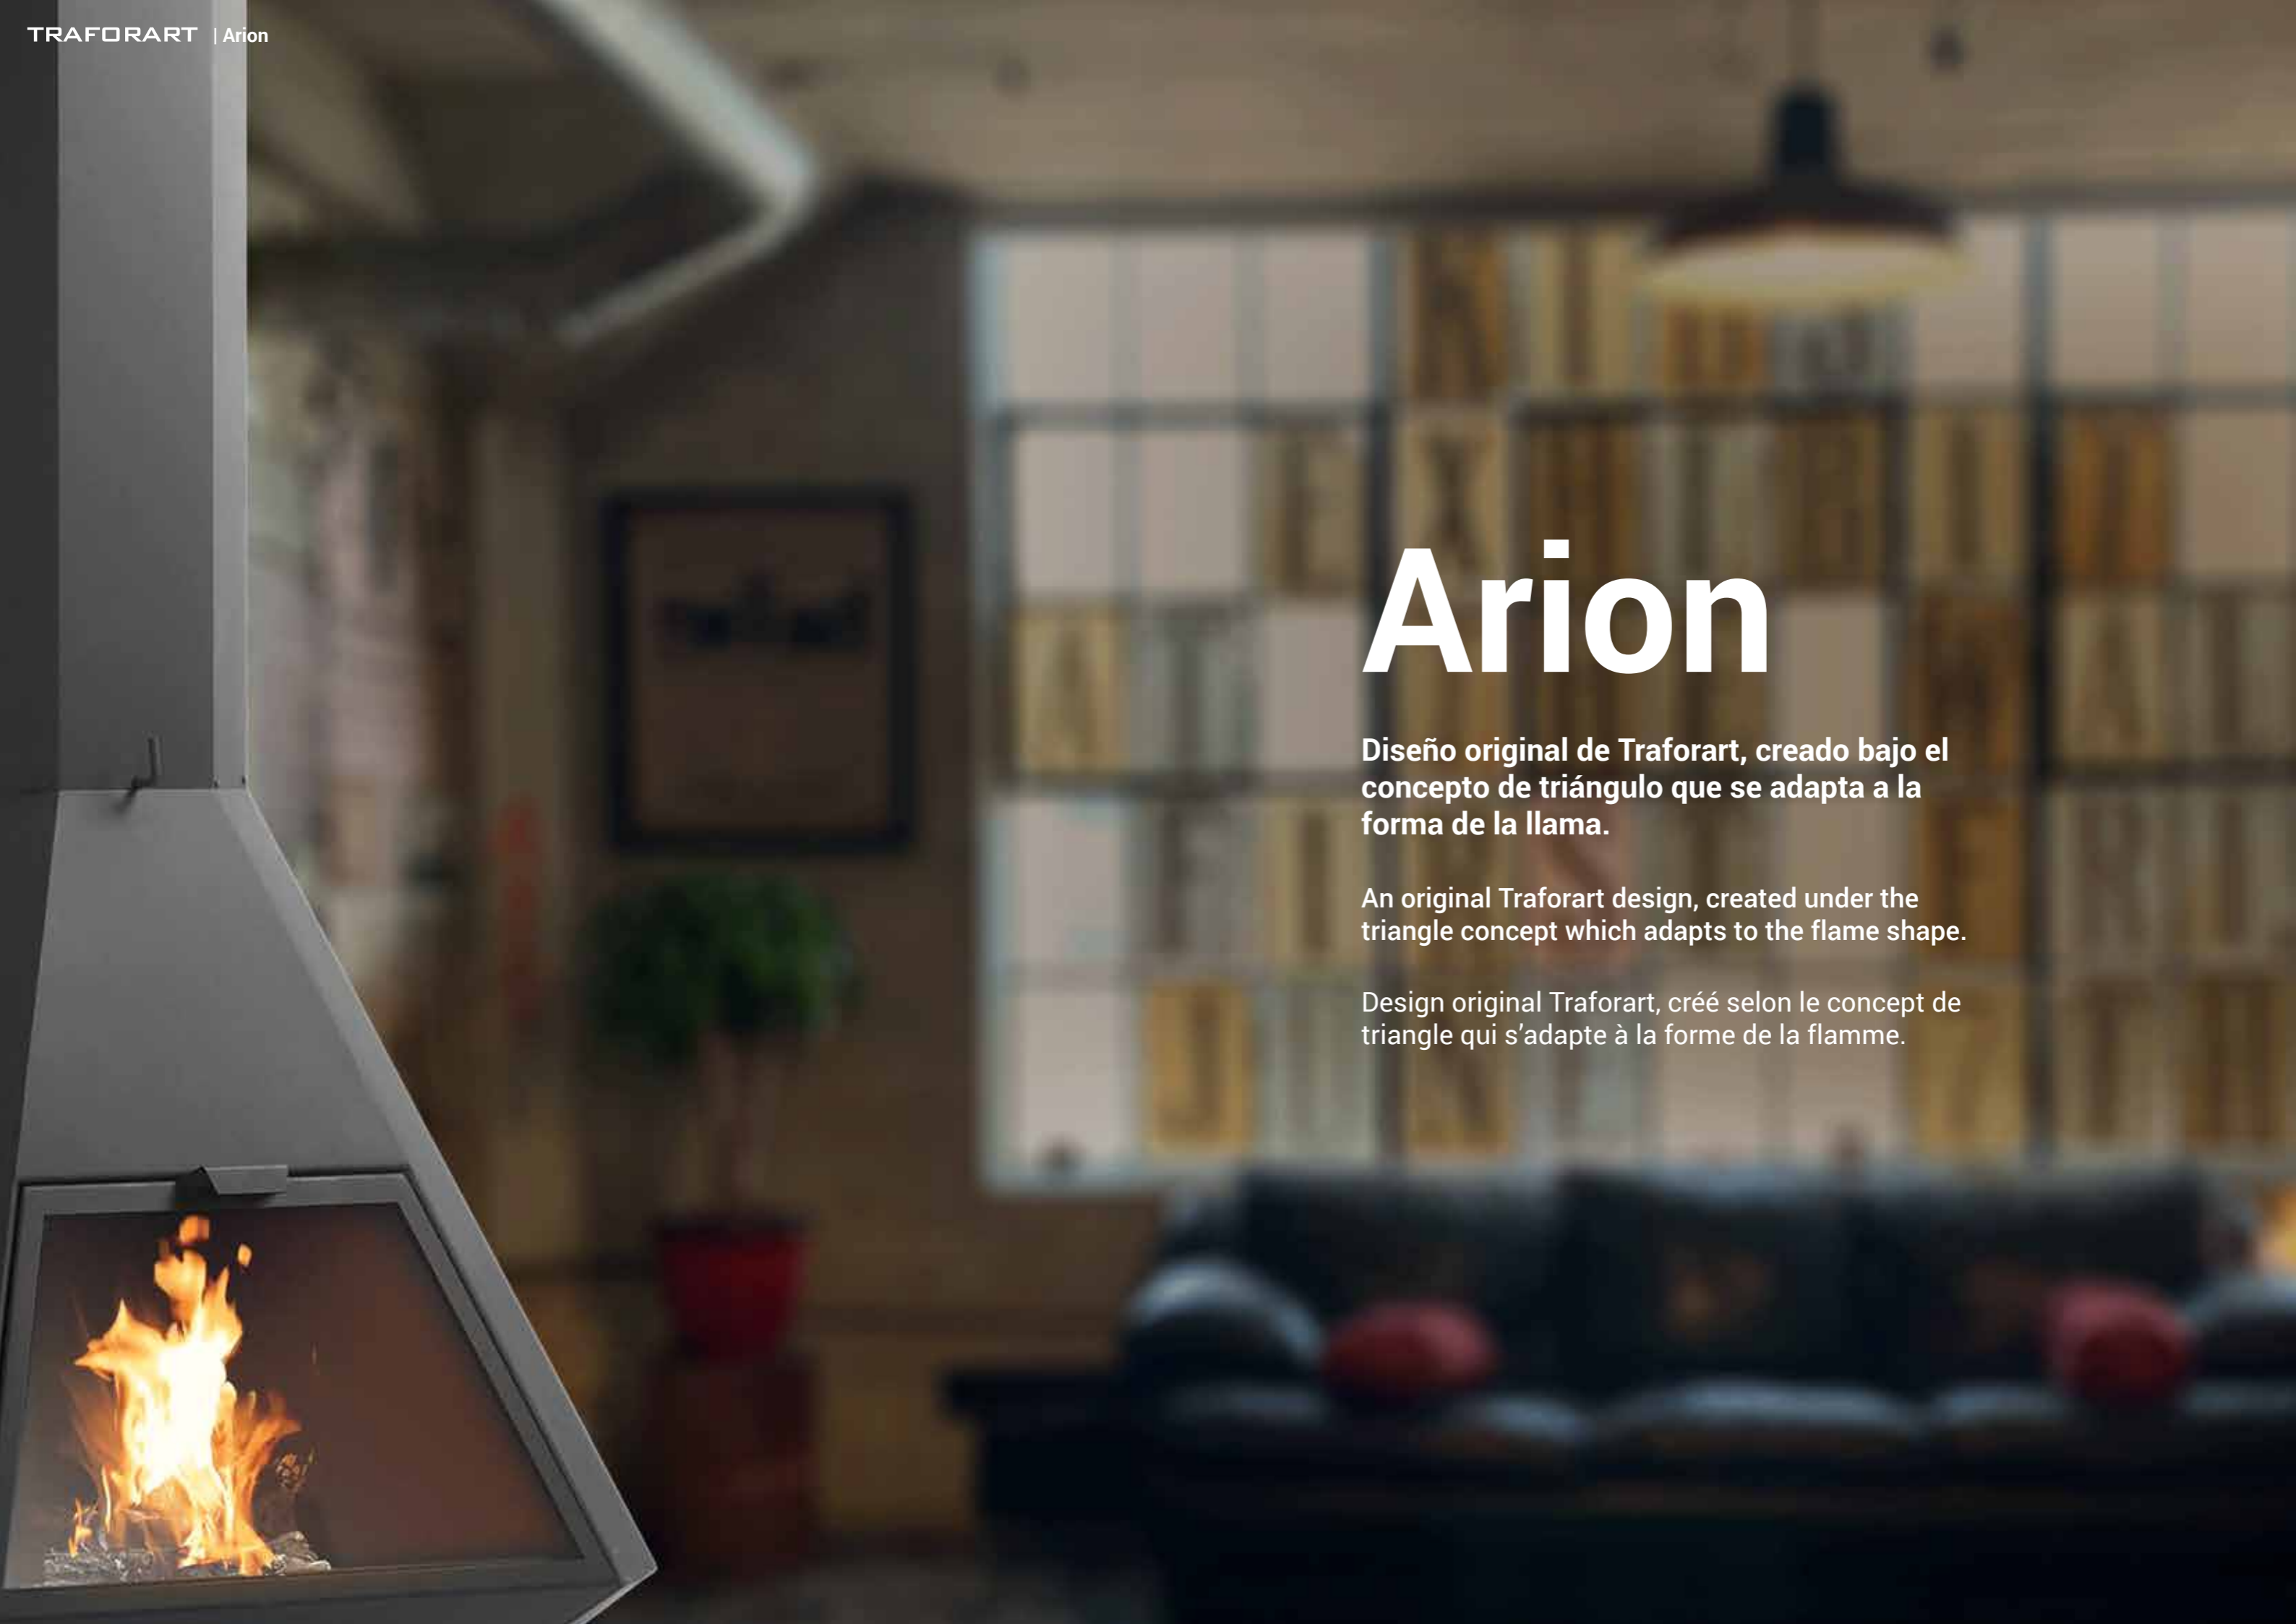

An original Traforart design, created under the triangle concept which adapts to the flame shape.

Design original Traforart, créé selon le concept de triangle qui s'adapte à la forme de la flamme.

Arión Frontal Suspendida
Arión Frontal Suspended
Arión Frontal Murale Suspendue